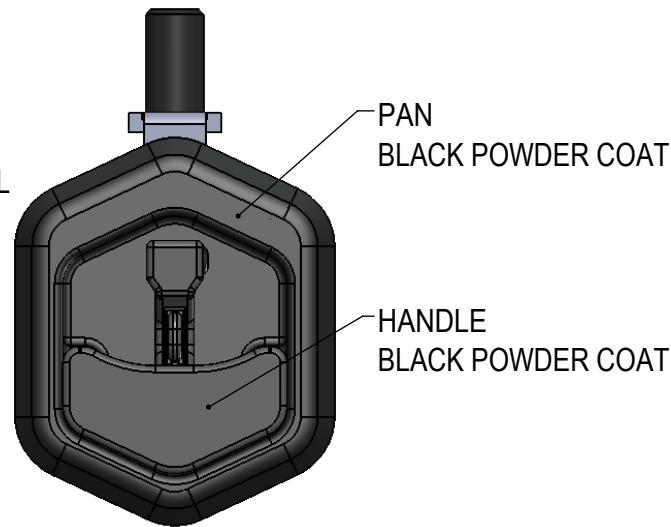

FT8000-XX
STARTS IN THE 12 O'CLOCK POSITION
ROTATES COUNTER CLOCK WISE TO
THE 9 O'CLOCK POSITION

FT8000-XX-1
STARTS IN THE 12 O'CLOCK POSITION
ROTATES CLOCK WISE TO
THE 3 O'CLOCK POSITION

FT8000-XX-2
STARTS IN THE 3 O'CLOCK POSITION
ROTATES COUNTER CLOCK WISE TO
THE 12 O'CLOCK POSITION

FT8000-XX-3
STARTS IN THE 9 O'CLOCK POSITION
ROTATES CLOCK WISE TO
THE 12 O'CLOCK POSITION

FT8000-SS
XX=SS

FT8000-BK
XX=BK

FT8000-CH-BK
XX=CH-BK