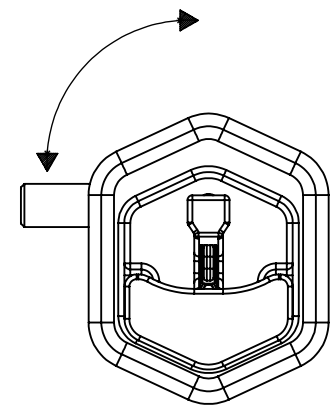

FT8000-XX
STARTS IN THE 12 O'CLOCK POSITION
ROTATES COUNTER CLOCK WISE TO
THE 9 O'CLOCK POSITION

FT8000-XX-1
STARTS IN THE 12 O'CLOCK POSITION
ROTATES CLOCK WISE TO
THE 3 O'CLOCK POSITION

FT8000-XX-2
STARTS IN THE 3 O'CLOCK POSITION
ROTATES COUNTER CLOCK WISE TO
THE 12 O'CLOCK POSITION

FT8000-XX-3
STARTS IN THE 9 O'CLOCK POSITION
ROTATES CLOCK WISE TO
THE 12 O'CLOCK POSITION

FT8000-SS
XX=SS

FT8000-BK
XX=BK

FT8000-CH-BK
XX=CH-BK