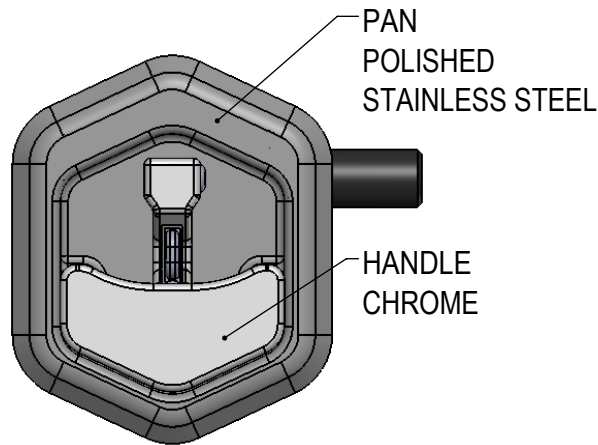

FT8000-XX
STARTS IN THE 12 O'CLOCK POSITION
ROTATES COUNTER CLOCK WISE TO
THE 9 O'CLOCK POSITION

FT8000-XX-1
STARTS IN THE 12 O'CLOCK POSITION
ROTATES CLOCK WISE TO
THE 3 O'CLOCK POSITION

FT8000-XX-2
STARTS IN THE 3 O'CLOCK POSITION
ROTATES COUNTER CLOCK WISE TO
THE 12 O'CLOCK POSITION

FT8000-XX-3
STARTS IN THE 9 O'CLOCK POSITION
ROTATES CLOCK WISE TO
THE 12 O'CLOCK POSITION

FT8000-SS
XX=SS

FT8000-BK
XX=BK

FT8000-CH-BK
XX=CH-BK