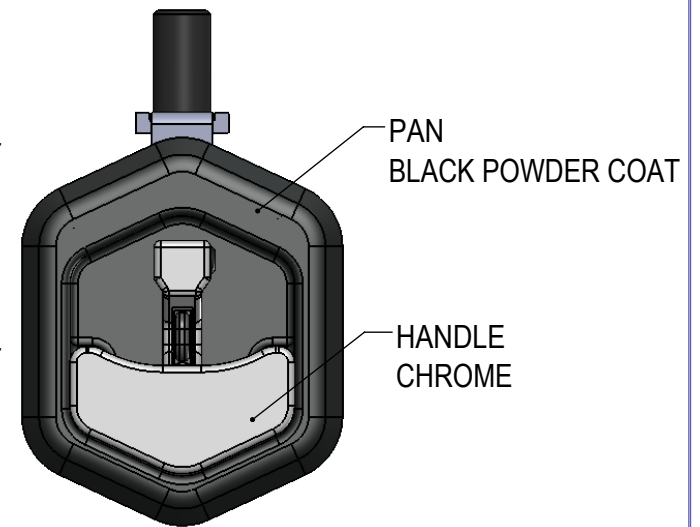

FT8000-XX
STARTS IN THE 12 O'CLOCK POSITION
ROTATES COUNTER CLOCK WISE TO
THE 9 O'CLOCK POSITION

FT8000-XX-1
STARTS IN THE 12 O'CLOCK POSITION
ROTATES CLOCK WISE TO
THE 3 O'CLOCK POSITION

FT8000-XX-2
STARTS IN THE 3 O'CLOCK POSITION
ROTATES COUNTER CLOCK WISE TO
THE 12 O'CLOCK POSITION

FT8000-XX-3
STARTS IN THE 9 O'CLOCK POSITION
ROTATES CLOCK WISE TO
THE 12 O'CLOCK POSITION

FT8000-SS
XX=SS

FT8000-BK
XX=BK

FT8000-CH-BK
XX=CH-BK