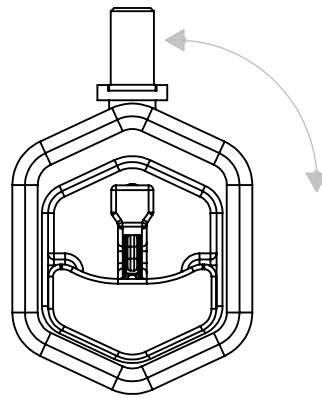

FT8000-XX
STARTS IN THE 12 O'CLOCK POSITION
ROTATES COUNTER CLOCK WISE TO
THE 9 O'CLOCK POSITION

FT8000-XX-1
STARTS IN THE 12 O'CLOCK POSITION
ROTATES CLOCK WISE TO
THE 3 O'CLOCK POSITION

FT8000-XX-2
STARTS IN THE 3 O'CLOCK POSITION
ROTATES COUNTER CLOCK WISE TO
THE 12 O'CLOCK POSITION

FT8000-XX-3
STARTS IN THE 9 O'CLOCK POSITION
ROTATES CLOCK WISE TO
THE 12 O'CLOCK POSITION

FT8000-SS
XX=SS

FT8000-BK
XX=BK

FT8000-CH-BK
XX=CH-BK