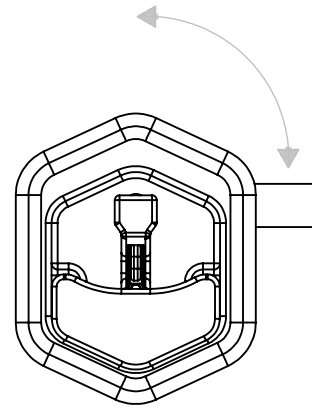

FT8000-XX
STARTS IN THE 12 O'CLOCK POSITION
ROTATES COUNTER CLOCK WISE TO
THE 9 O'CLOCK POSITION

FT8000-XX-1
STARTS IN THE 12 O'CLOCK POSITION
ROTATES CLOCK WISE TO
THE 3 O'CLOCK POSITION

FT8000-XX-2
STARTS IN THE 3 O'CLOCK POSITION
ROTATES COUNTER CLOCK WISE TO
THE 12 O'CLOCK POSITION

FT8000-XX-3
STARTS IN THE 9 O'CLOCK POSITION
ROTATES CLOCK WISE TO
THE 12 O'CLOCK POSITION

FT8000-SS
XX=SS

FT8000-BK
XX=BK

FT8000-CH-BK
XX=CH-BK