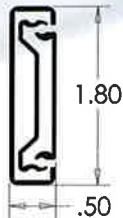

I-DS-050

- 3/4 EXTENSION SLIDE
- LOW PROFILE, LIGHT DUTY
- DISCONNECT FEATURE
- 50 LB LOAD RATING

I-DS-075

- TELESCOPING
- FULL EXTENSION SLIDE
- LEVER DISCONNECT
- LOW PROFILE
- 75 LB LOAD RATING

I-DS-201

- 3/4 EXTENSION SLIDE
- LOW PROFILE, LIGHT DUTY
- DETENT FEATURE
- 75 LB LOAD RATING

MEDIUM DUTY DRAWER SLIDES

Full extension slides ideal for box and file drawers, store fixtures, institutional furniture, EIA racks, keyboard trays.