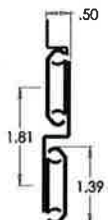

- 3/4 EXTENSION SLIDE
- LOW PROFILE, LIGHT DUTY
- DETENT FEATURE
- 75 LB LOAD RATING

MEDIUM DUTY DRAWER SLIDES

Full extension slides ideal for box and file drawers, store fixtures, institutional furniture, EIA racks, keyboard trays.

I-DS-5632

- FULL EXTENSION SLIDE
- LOW PROFILE, MEDIUM DUTY
- DISCONNECT FEATURE
- 100 LB LOAD RATING

I-DS-130

- FULL EXTENSION SLIDE
- LOW PROFILE, MEDIUM DUTY
- PATENTED SEQUENTIAL ACTION
- DISCONNECT FEATURE
- UP TO 130 LB LOAD RATING

I-DS-150

- FULL EXTENSION SLIDE
- LOW PROFILE, MEDIUM DUTY
- DISCONNECT FEATURE
- UP TO 150 LB LOAD CAPACITY

I-DSP-150

- FULL AND OVER EXTENSION SLIDE
- RAIL LIFT OFF
- BLACK OR ZINC
- UP TO 150 LB LOAD CAPACITY
- PROGRESSIVE ACTION