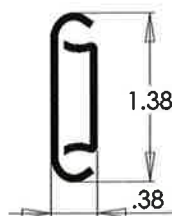

RYADON INC.

QUALITY · INTEGRITY · VALUE

LIGHT DUTY DRAWER SLIDES

Low profile slides, ideal for laboratory furniture, store fixtures, light duty tool box drawers.

I-DS-033

- 3/4 EXTENSION SLIDE
- LEVER DISCONNECT
- LOW PROFILE
- 35 LB LOAD RATING

I-DS-050

- 3/4 EXTENSION SLIDE
- LOW PROFILE, LIGHT DUTY
- DISCONNECT FEATURE
- 50 LB LOAD RATING

I-DS-075

- TELESCOPING
- FULL EXTENSION SLIDE
- LEVER DISCONNECT
- LOW PROFILE
- 75 LB LOAD RATING

I-DS-201