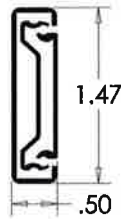

I-DS-080

- FULL EXTENSION SLIDE
- LEVER DISCONNECT
- STAINLESS CONSTRUCTION
- 80 LB LOAD RATING