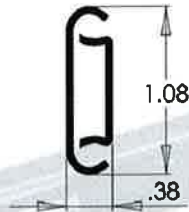

I-DS-033

- 3/4 EXTENSION SLIDE
- LEVER DISCONNECT
- LOW PROFILE
- 35 LB LOAD RATING